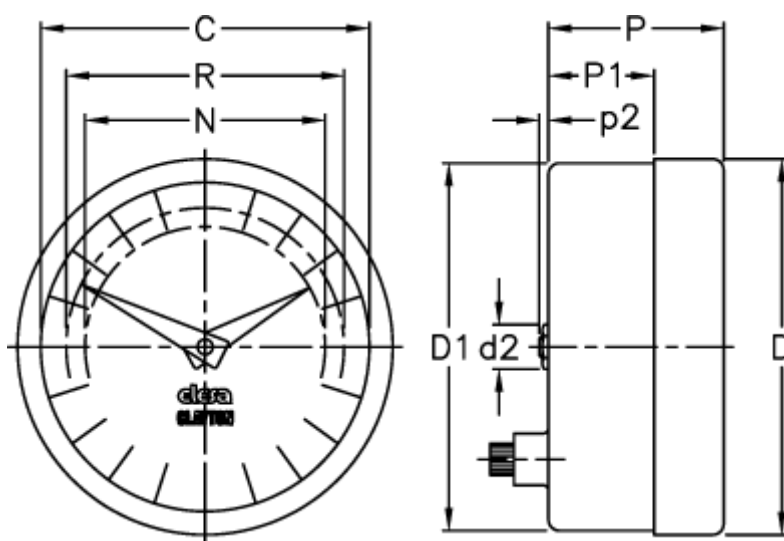

Article number: 2307024601

Description: E+G Positive drive indicator
PA02-0020-D

Measures

C = 60

R = 51

D = 68.4

D1 = 67.0

d2 = 8

N = 44

P = 32

P1 = 19.3

p2 = 1.0